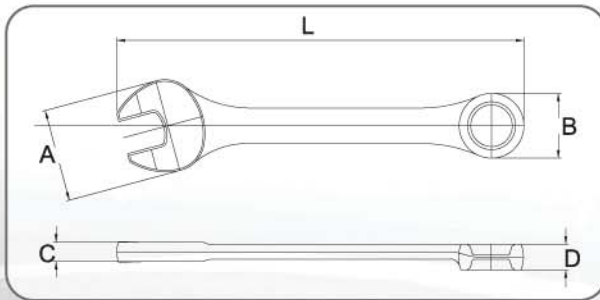

## AD TYPE STUBBY COMBINATION WRENCHES

ADMV : Mirror Finishing      Flat Panel : All Drop Forged From Chrome Vanadium Steel

Mini style Wrenches For Car Repair

ADFM-91019

package type

### CAR REPAIR

SIZE	L	A	B	C	D	G
6	77	13.1	10.0	4.6	5.8	14
7	80	15.8	10.3	5.0	5.8	17
8	85	17.8	13.5	5.2	5.9	22
9	90	18.9	14.2	5.2	6.0	29
10	95	22.2	16.1	5.8	7.5	37
11	100	23.9	17.9	6.1	7.8	45
12	104	25.5	19.1	6.6	7.8	51
13	109	27.1	19.9	7.0	9.1	54
14	114	29.2	21.8	7.6	9.4	71
15	120	30.1	22.5	7.8	9.6	76
16	124	32.8	24.1	7.9	9.8	88
17	130	35.8	26.1	8.7	10.8	115
18	134	36.7	27.0	9.1	11.0	118
19	140	38.1	28.6	9.9	11.9	148
22	165	39.7	29.8	10.3	12.5	220
1/4	77	13.1	10.0	4.6	5.8	14
5/16	85	17.8	13.5	5.2	5.9	22
3/8	95	22.2	16.1	5.8	7.5	37
7/16	100	23.9	17.9	6.1	7.8	45
1/2	109	27.1	19.9	7.0	9.1	54
9/16	114	29.2	21.8	7.6	9.4	71
5/8	124	32.8	24.1	7.9	9.8	88
11/16	130	35.8	26.1	8.7	10.8	115
3/4	140	38.1	28.6	9.9	11.9	148

ITEM NO. ADFM-91019

SIZE: 10-11-12-13-14-15-16-17-19 MM

BOX: 5 SETS

CTN: 20 SETS

N.W.: 15.00 KGS

G.W.: 15.50 KGS

CUFT: 1.38